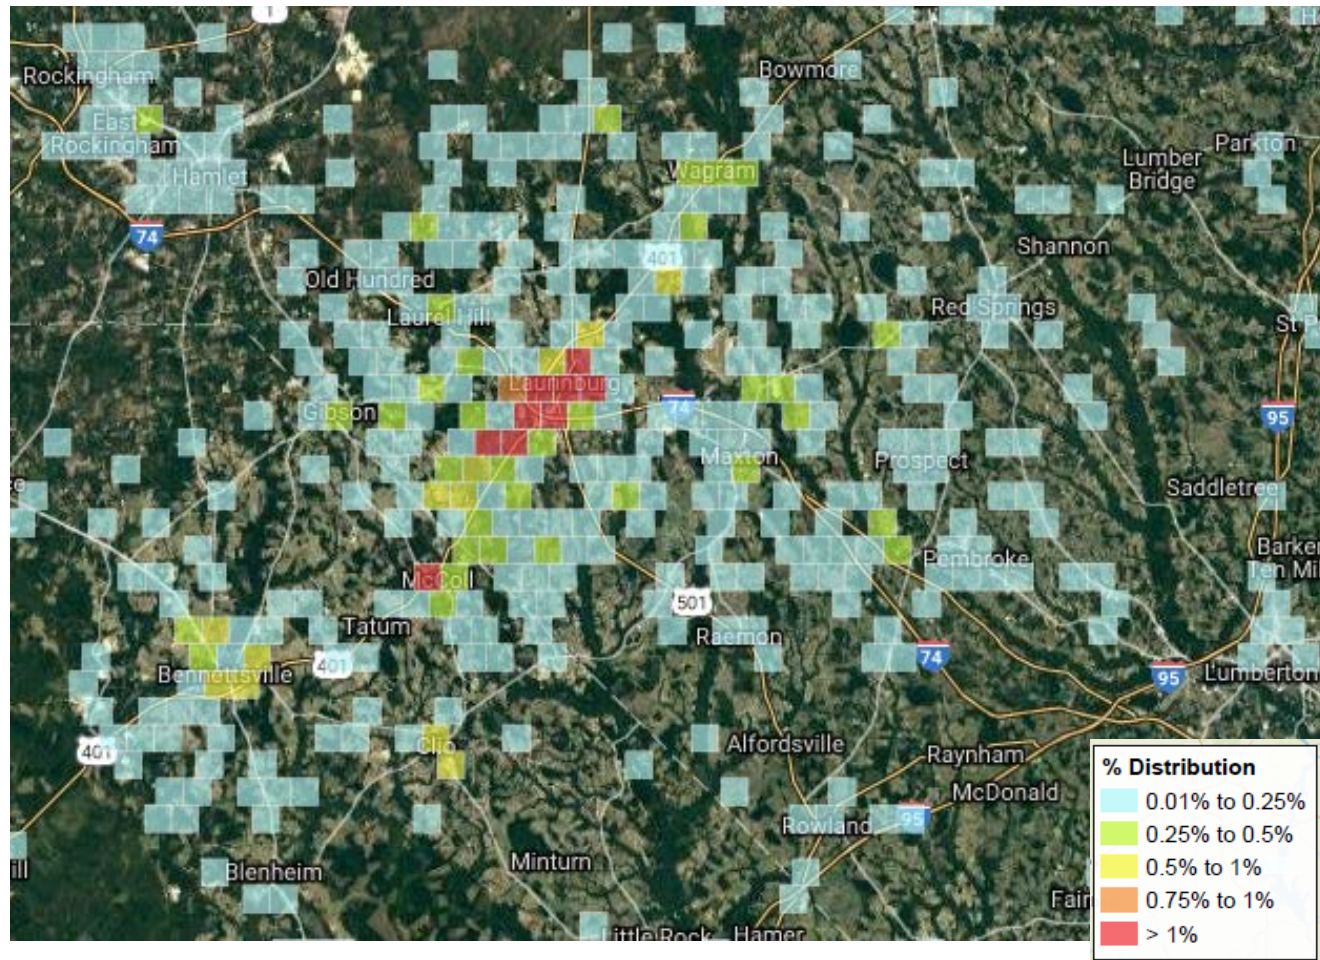

The location tracked was

Walmart

for the time period of

January 2017

to

January 2018

Mobile Data Collection

This mobile tracking service uses data collected from cell phone users who enable location services. By drawing a polygon around a specific business or location we are able to gather valuable data about the customer base that has visited the location. This tool allows us to see where customers are coming from to shop in your market. This information is used to optimize your trade area, analyze business locations, compare frequency of visitors, and assist retailers in site selection. This is intended to support the trade area but does not solely define the trade area.

The location tracked was

Lowe's

for the time period of

January 2017

to

January 2018

Mobile Data Collection

This mobile tracking service uses data collected from cell phone users who enable location services. By drawing a polygon around a specific business or location we are able to gather valuable data about the customer base that has visited the location. This tool allows us to see where customers are coming from to shop in your market. This information is used to optimize your trade area, analyze business locations, compare frequency of visitors, and assist retailers in site selection. This is intended to support the trade area but does not solely define the trade area.

The location tracked was

Belk

for the time period of

January 2017

to

January 2018