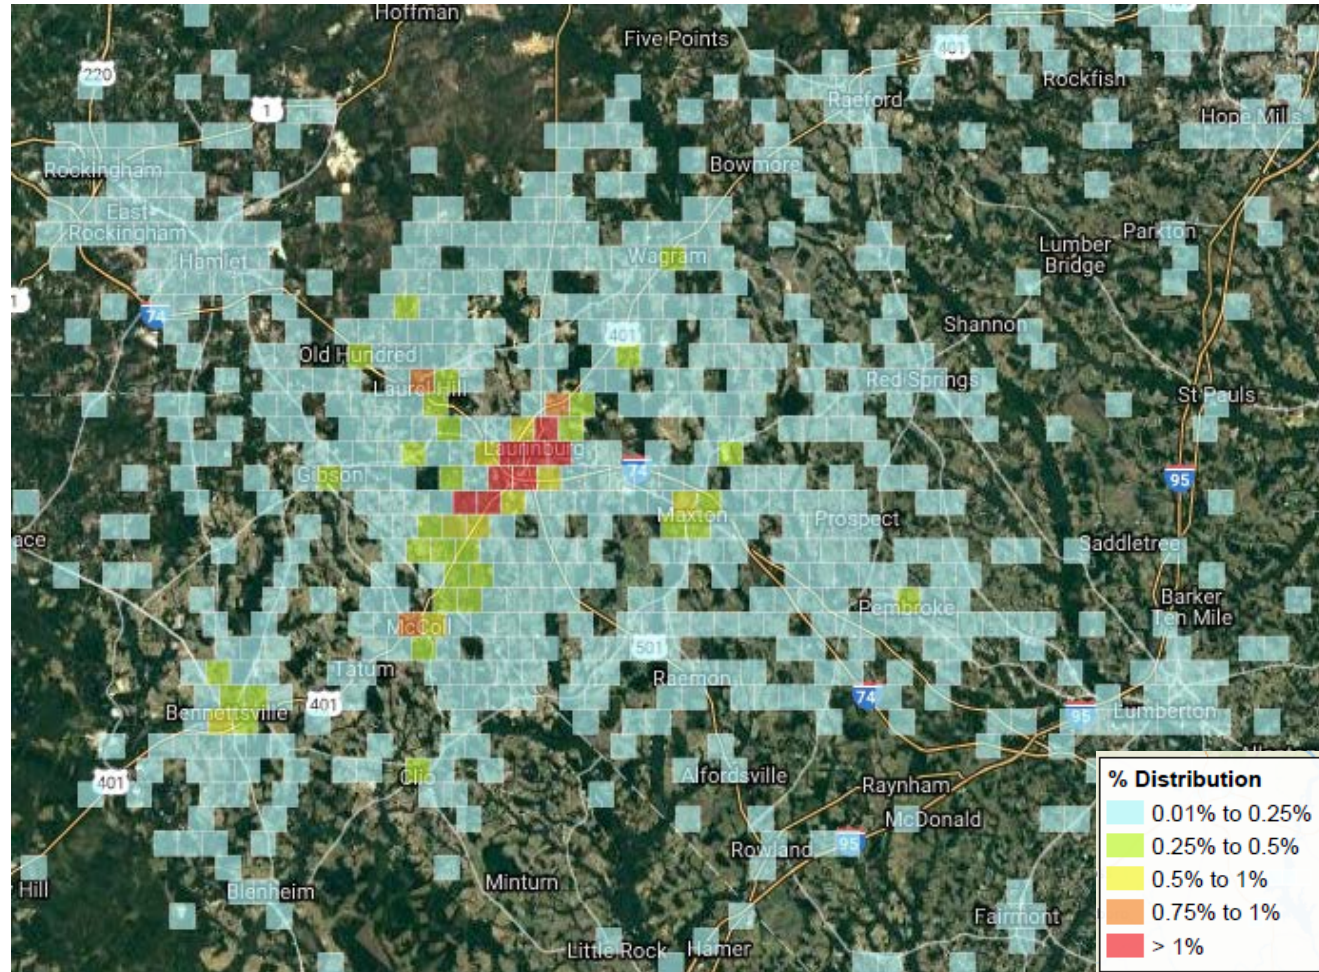

The location tracked was

Walmart

for the time period of

January 2017

to

January 2018

Mobile Data Collection

This mobile tracking service uses data collected from cell phone users who enable location services. By drawing a polygon around a specific business or location we are able to gather valuable data about the customer base that has visited the location. This tool allows us to see where customers are coming from to shop in your market. This information is used to optimize your trade area, analyze business locations, compare frequency of visitors, and assist retailers in site selection. This is intended to support the trade area but does not solely define the trade area.

The location tracked was

Lowe's

for the time period of

January 2017

to

January 2018

Mobile Data Collection

This mobile tracking service uses data collected from cell phone users who enable location services. By drawing a polygon around a specific business or location we are able to gather valuable data about the customer base that has visited the location. This tool allows us to see where customers are coming from to shop in your market. This information is used to optimize your trade area, analyze business locations, compare frequency of visitors, and assist retailers in site selection. This is intended to support the trade area but does not solely define the trade area.

The location tracked was

Belk

for the time period of

January 2017

to

January 2018